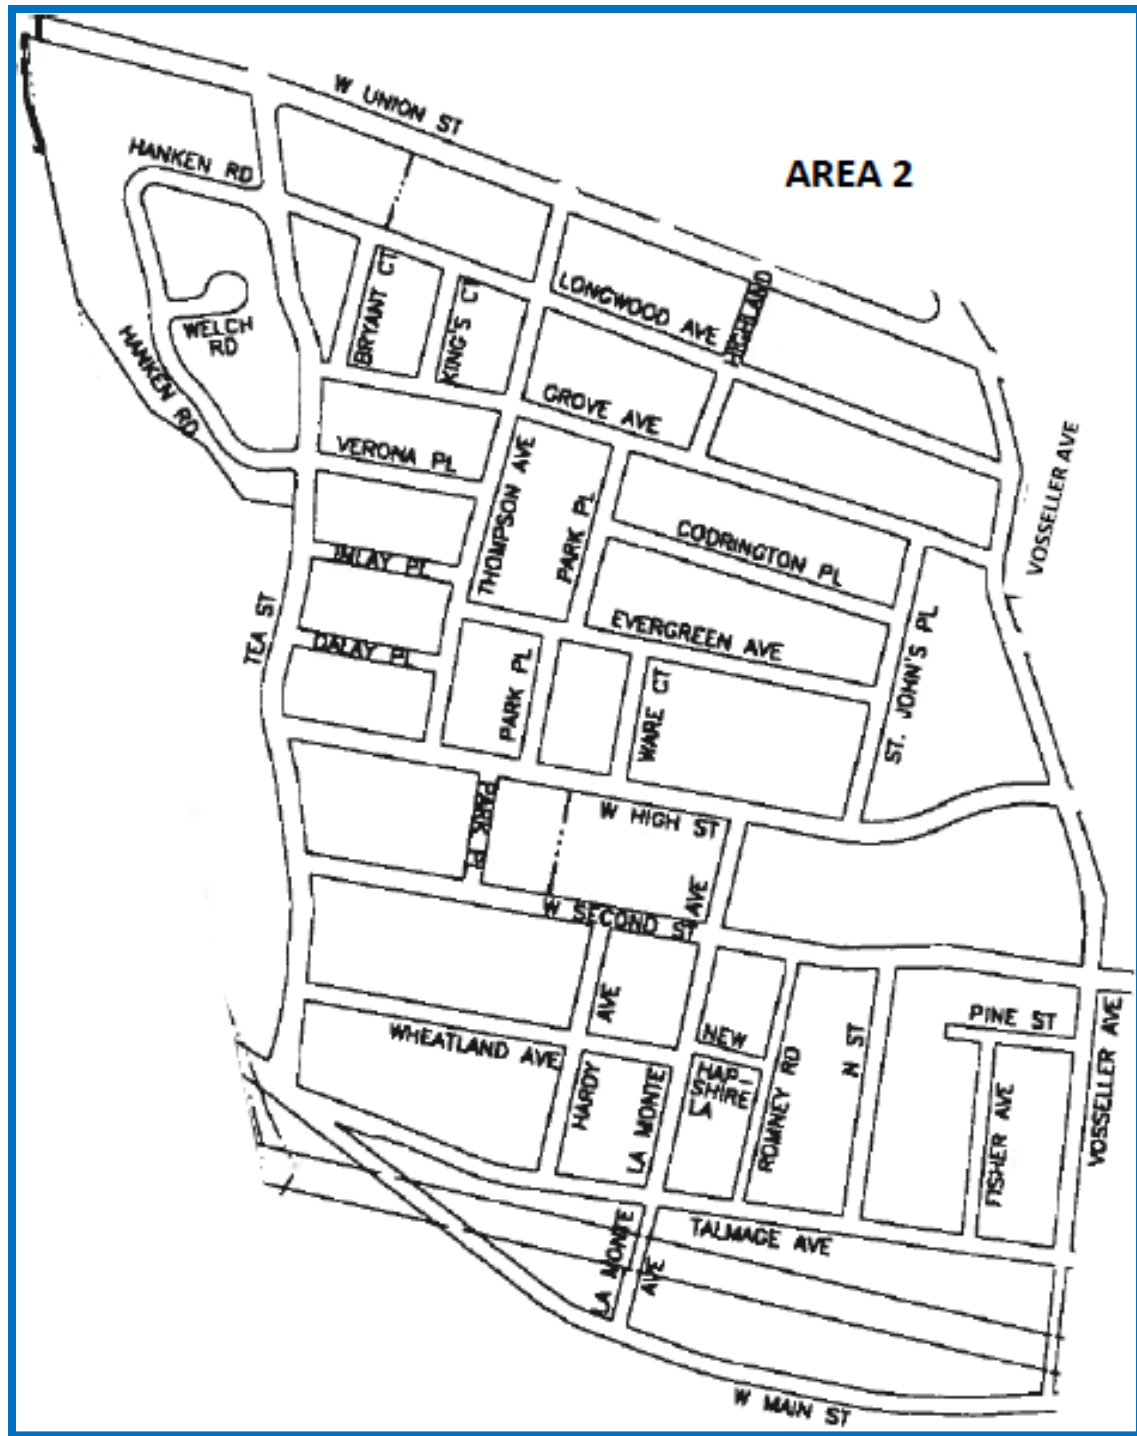

Second Street from Vosseller Avenue to Hamilton Street

Somerset Street - Entire Length

Talmage Avenue - Dead End to Columbus Place

Vosseller Avenue - Union Avenue to Talmage Avenue

Van Keuren Avenue - Entire Length

Winsor Street from West High Street to Union Avenue

- Bryant Court - Entire Length
- Codrington Place - Entire Length
- Dalay Place - Entire Length
- Evergreen Avenue - Entire Length
- Fisher Street - Entire Length
- Grove Avenue - Entire Length
- Hanken Road - Entire Length
- Hardy Avenue - Entire Length
- Highland Place - Grove Avenue to Union Avenue
- Imlay Place - Entire Length
- King's Court - Entire Length
- La Monte Avenue - Entire Length
- Longwood Avenue - Entire Length
- New Hampshire Lane - Entire Length
- North Street - Entire Length
- Park Place - Entire Length
- Pine Street - Entire Length
- Romney Road - Entire Length
- St. John's Place - Entire Length
- Thompson Avenue - Union Avenue to High Street
- Verona Place - Entire Length
- Ware Court - Entire Length
- Welch Road - Entire Length
- West High Street - Tea Street to Vosseller Avenue
- West Main Street - Western Terminus to Vosseller Avenue
- West Second Street - Tea Street to Vosseller Avenue
- Wheatland Avenue - Entire Length

- Betsy Ross Place - Cherry Avenue to Borough Boundary
- Carleton Street - Entire Length
- Cedarcrest Drive - Entire Length
- Cherry Avenue - Entire Length
- Clearview Place - Entire Length
- Crescent Drive - Entire Length
- Hayward Street - West Maple Ave. to Borough Boundary
- Helpin Street - Entire Length
- Highland Place - West Maple Avenue to Union Avenue
- Lawrence Road - Entire Length
- Legion Court - Entire Length
- Livingston Street - Union Avenue to West Maple Avenue
- Marion Street - Entire Length
- Tea Street - Northern Terminus to Union Avenue
- Thomas Place - Entire Length
- Washington Street - Entire Length
- West Maple Avenue – Thompson Avenue to Winsor Street
- William Street - Entire Length
- Winsor Street - Union Avenue to Cherry Avenue