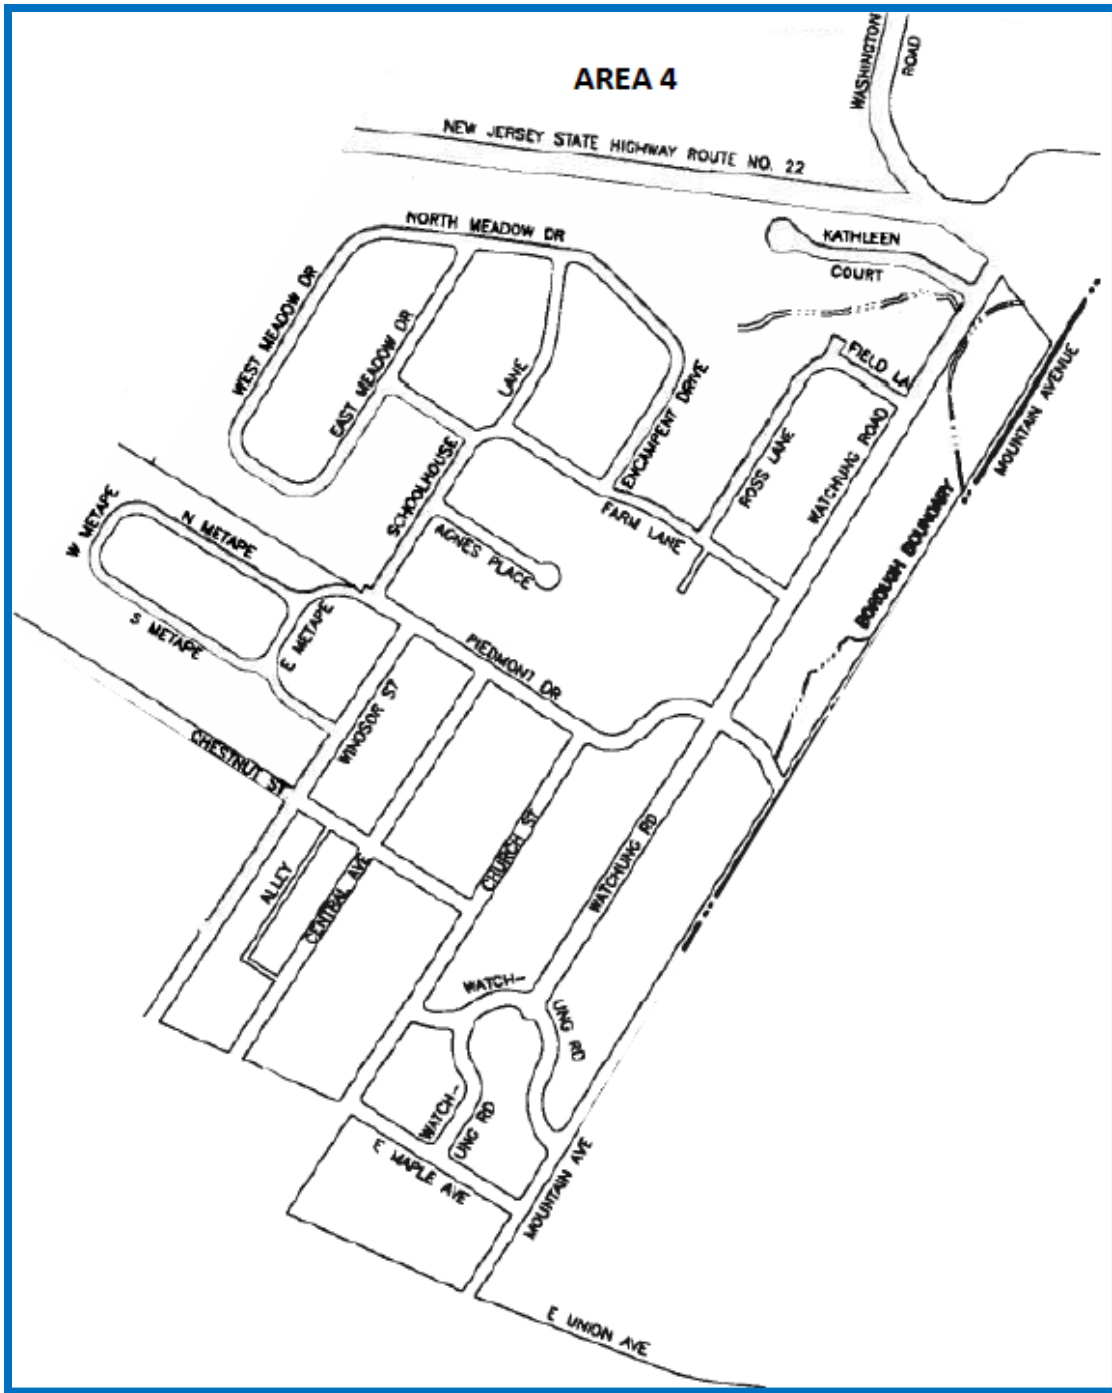

Second Street from Vosseller Avenue to Hamilton Street

Somerset Street - Entire Length

Talmage Avenue - Dead End to Columbus Place

Vosseller Avenue - Union Avenue to Talmage Avenue

Van Keuren Avenue - Entire Length

Winsor Street from West High Street to Union Avenue

- Bryant Court - Entire Length
- Codrington Place - Entire Length
- Dalay Place - Entire Length
- Evergreen Avenue - Entire Length
- Fisher Street - Entire Length
- Grove Avenue - Entire Length
- Hanken Road - Entire Length
- Hardy Avenue - Entire Length
- Highland Place - Grove Avenue to Union Avenue
- Imlay Place - Entire Length
- King's Court - Entire Length
- La Monte Avenue - Entire Length
- Longwood Avenue - Entire Length
- New Hampshire Lane - Entire Length
- North Street - Entire Length
- Park Place - Entire Length
- Pine Street - Entire Length
- Romney Road - Entire Length
- St. John's Place - Entire Length
- Thompson Avenue - Union Avenue to High Street
- Verona Place - Entire Length
- Ware Court - Entire Length
- Welch Road - Entire Length
- West High Street - Tea Street to Vosseller Avenue
- West Main Street - Western Terminus to Vosseller Avenue
- West Second Street - Tea Street to Vosseller Avenue
- Wheatland Avenue - Entire Length

- Betsy Ross Place - Cherry Avenue to Borough Boundary
- Carleton Street - Entire Length
- Cedarcrest Drive - Entire Length
- Cherry Avenue - Entire Length
- Clearview Place - Entire Length
- Crescent Drive - Entire Length
- Hayward Street - West Maple Ave. to Borough Boundary
- Helpin Street - Entire Length
- Highland Place - West Maple Avenue to Union Avenue
- Lawrence Road - Entire Length
- Legion Court - Entire Length
- Livingston Street - Union Avenue to West Maple Avenue
- Marion Street - Entire Length
- Tea Street - Northern Terminus to Union Avenue
- Thomas Place - Entire Length
- Washington Street - Entire Length
- West Maple Avenue – Thompson Avenue to Winsor Street
- William Street - Entire Length
- Winsor Street - Union Avenue to Cherry Avenue