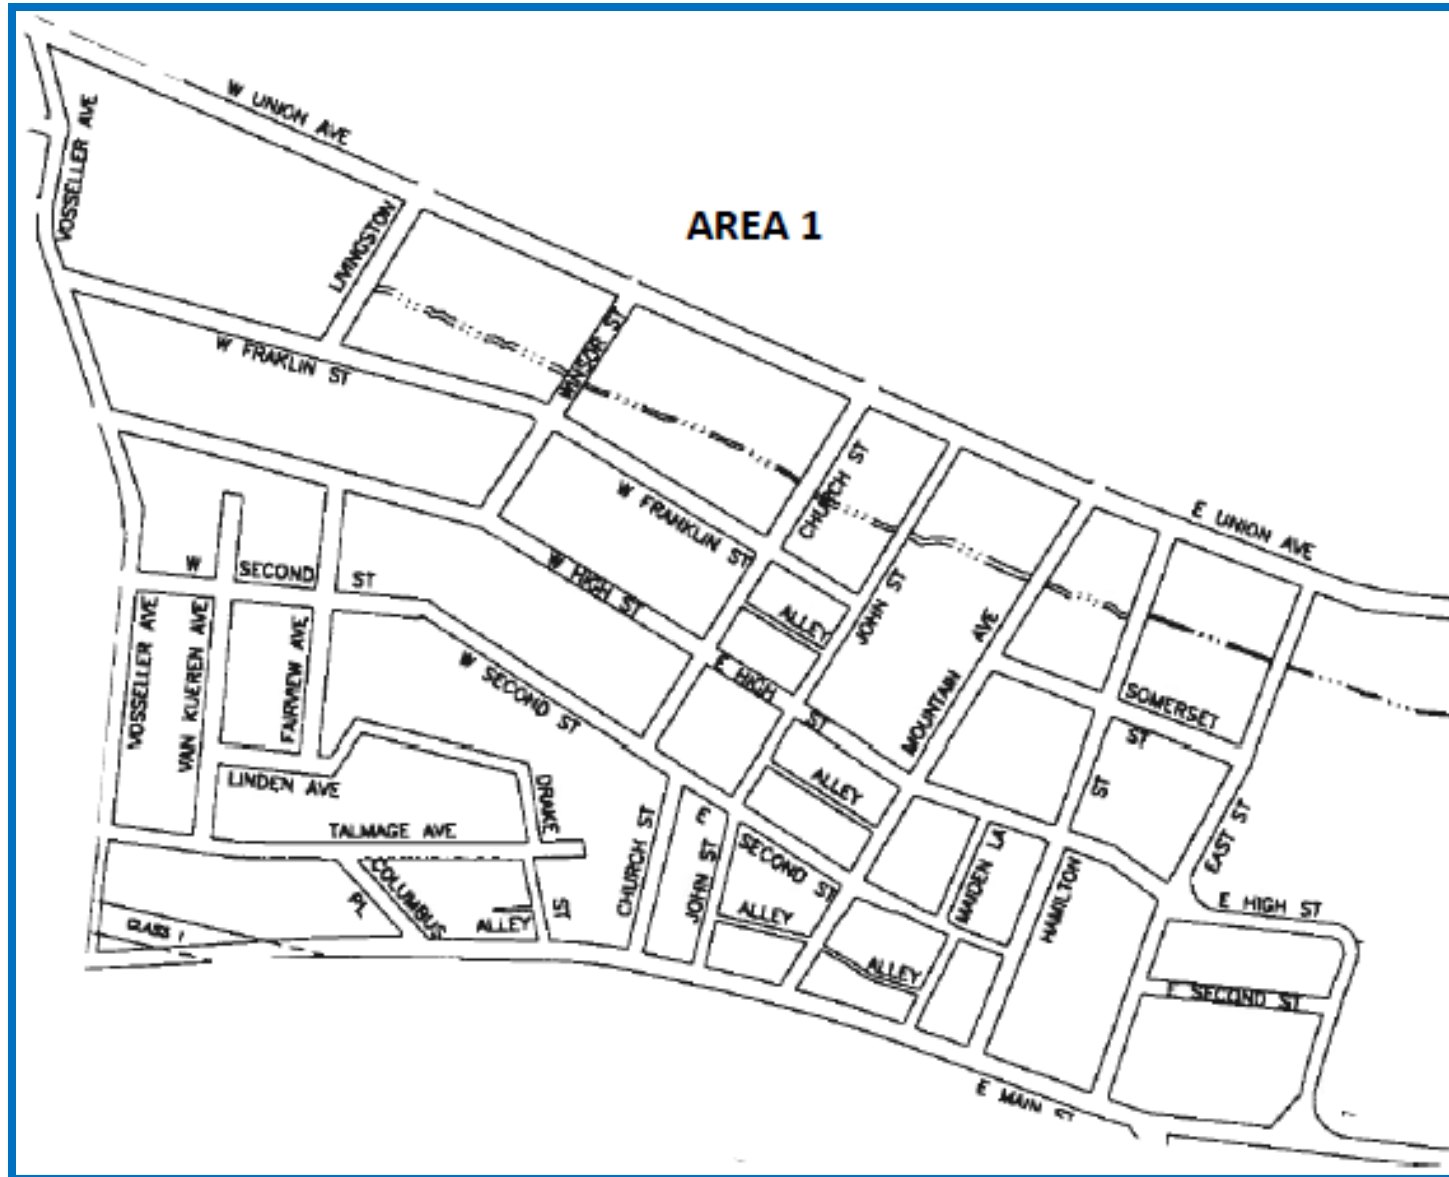

Church Street from East Main Street to Union Avenue

Drake Street - Entire Length

East Street - Entire Length

East Second Street from East Street to Billian Legion

Fairview Avenue - Entire Length

Franklin Street - Entire Length

Second Street from Vosseller Avenue to Hamilton Street

Somerset Street - Entire Length

Talmage Avenue - Dead End to Columbus Place

Vosseller Avenue - Union Avenue to Talmage Avenue

Van Keuren Avenue - Entire Length

Winsor Street from West High Street to Union Avenue

- Bryant Court - Entire Length
- Codrington Place - Entire Length
- Dalay Place - Entire Length
- Evergreen Avenue - Entire Length
- Fisher Street - Entire Length
- Grove Avenue - Entire Length
- Hanken Road - Entire Length
- Hardy Avenue - Entire Length
- Highland Place - Grove Avenue to Union Avenue
- Imlay Place - Entire Length
- King's Court - Entire Length
- La Monte Avenue - Entire Length
- Longwood Avenue - Entire Length
- New Hampshire Lane - Entire Length
- North Street - Entire Length
- Park Place - Entire Length
- Pine Street - Entire Length
- Romney Road - Entire Length
- St. John's Place - Entire Length
- Thompson Avenue - Union Avenue to High Street
- Verona Place - Entire Length
- Ware Court - Entire Length
- Welch Road - Entire Length
- West High Street - Tea Street to Vosseller Avenue
- West Main Street - Western Terminus to Vosseller Avenue
- West Second Street - Tea Street to Vosseller Avenue
- Wheatland Avenue - Entire Length