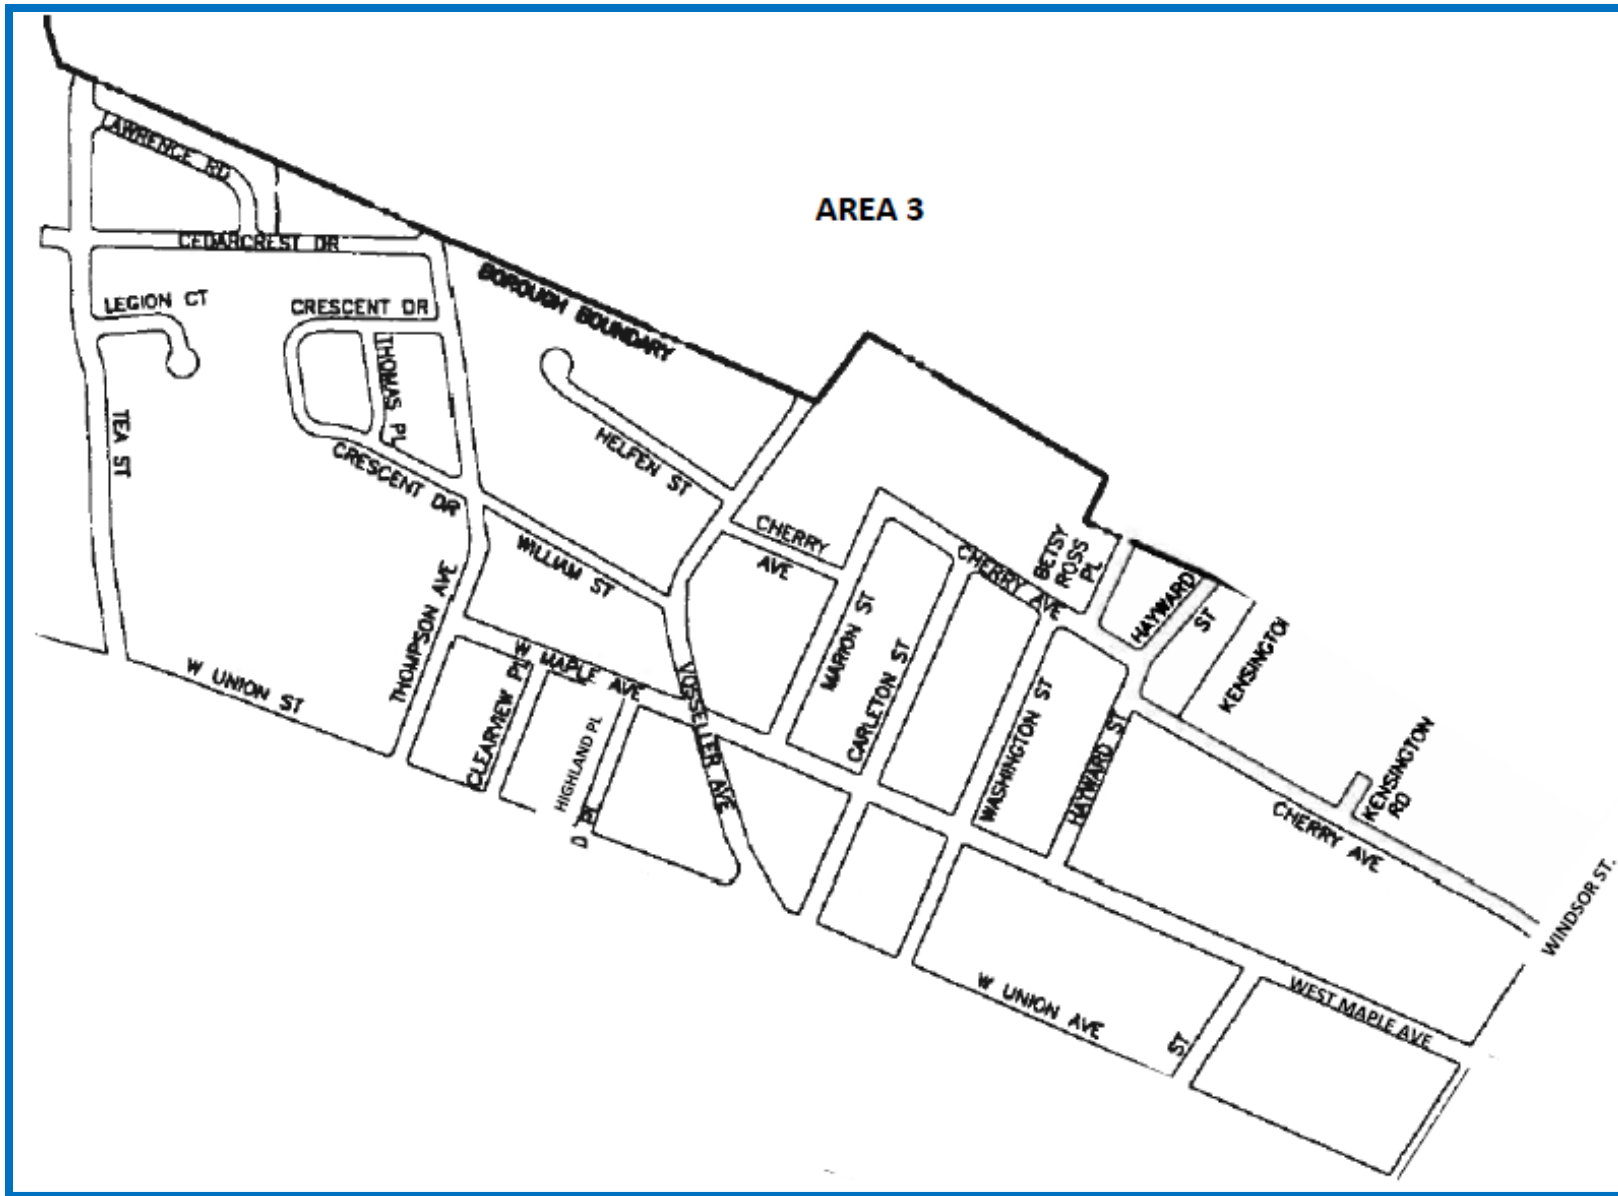

Second Street from Vosseller Avenue to Hamilton Street

Somerset Street - Entire Length

Talmage Avenue - Dead End to Columbus Place

Vosseller Avenue - Union Avenue to Talmage Avenue

Van Keuren Avenue - Entire Length

Winsor Street from West High Street to Union Avenue

- Bryant Court - Entire Length
- Codrington Place - Entire Length
- Dalay Place - Entire Length
- Evergreen Avenue - Entire Length
- Fisher Street - Entire Length
- Grove Avenue - Entire Length
- Hanken Road - Entire Length
- Hardy Avenue - Entire Length
- Highland Place - Grove Avenue to Union Avenue
- Imlay Place - Entire Length
- King's Court - Entire Length
- La Monte Avenue - Entire Length
- Longwood Avenue - Entire Length
- New Hampshire Lane - Entire Length
- North Street - Entire Length
- Park Place - Entire Length
- Pine Street - Entire Length
- Romney Road - Entire Length
- St. John's Place - Entire Length
- Thompson Avenue - Union Avenue to High Street
- Verona Place - Entire Length
- Ware Court - Entire Length
- Welch Road - Entire Length
- West High Street - Tea Street to Vosseller Avenue
- West Main Street - Western Terminus to Vosseller Avenue
- West Second Street - Tea Street to Vosseller Avenue
- Wheatland Avenue - Entire Length

- Betsy Ross Place - Cherry Avenue to Borough Boundary
- Carleton Street - Entire Length
- Cedarcrest Drive - Entire Length
- Cherry Avenue - Entire Length
- Clearview Place - Entire Length
- Crescent Drive - Entire Length
- Hayward Street - West Maple Ave. to Borough Boundary
- Helpin Street - Entire Length
- Highland Place - West Maple Avenue to Union Avenue
- Lawrence Road - Entire Length
- Legion Court - Entire Length
- Livingston Street - Union Avenue to West Maple Avenue
- Marion Street - Entire Length
- Tea Street - Northern Terminus to Union Avenue
- Thomas Place - Entire Length
- Washington Street - Entire Length
- West Maple Avenue – Thompson Avenue to Winsor Street
- William Street - Entire Length
- Winsor Street - Union Avenue to Cherry Avenue