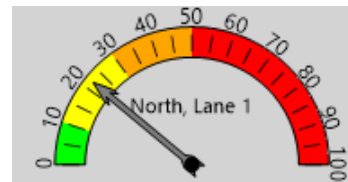

Requested By

Resident

ADT

Not Calculated

Percent Speeding: 19%

Rating: Medium Low

Percent Speeding: 22%

Rating: Medium Low

Percent Speeding: 5%

Rating: Low