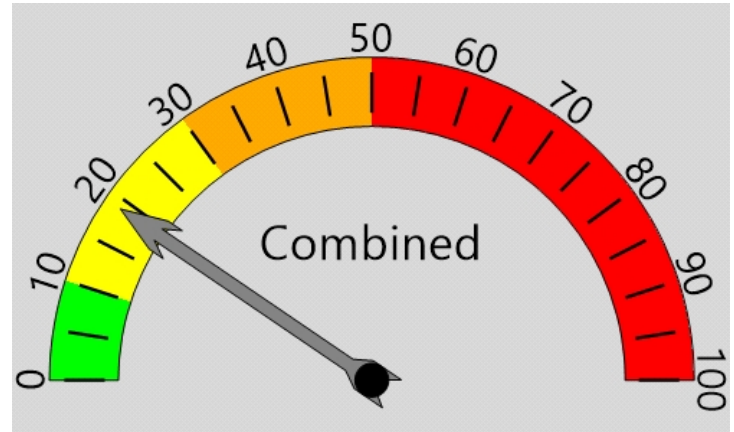

Bound Brook Police Traffic Safety
226 Hamilton St
Bound Brook, NJ 08805
732-356-0800 x 624

Speed Enforcement Evaluator

Location

Hamilton St

Total Percentage of Enforceable Violations

Closest Cross Street

Rt 28

Posted Speed Limit 25 MPH
Enforcement Tolerance 5 MPH
Enforcement Limit Greater than 30 MPH

Analysis Dates

Start: 9/6/2024

End: 9/12/2024

Equipment Used

Black Cat covert Radar

Installed By

Lt. Jesse Schwartz

Requested By

Resident

ADT

Not Calculated

Percent Speeding: 19%

Rating: Medium Low