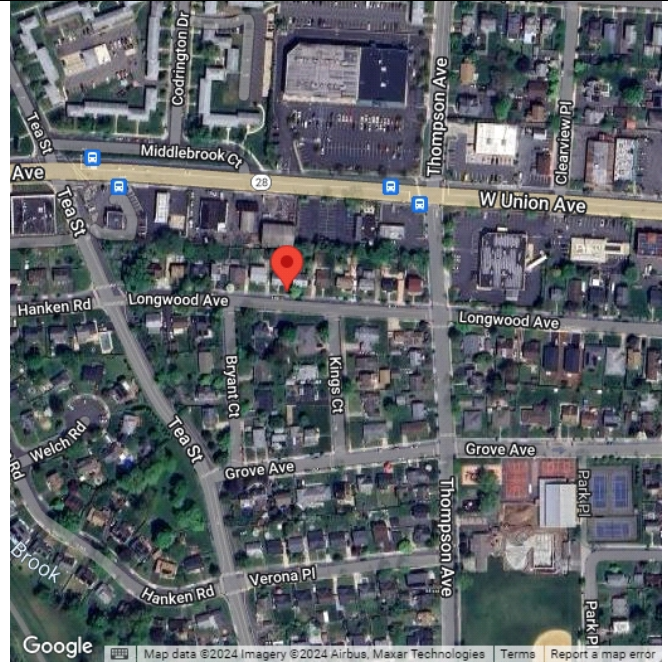

Bound Brook Police Traffic Safety
226 Hamilton St
Bound Brook, NJ 08805
732-356-0800 x 624

SPEED DATA ANALYSIS

Location

Longwood
Bryant Ct
Latitude: 40.567275
Longitude: -74.549211

Analysis Time Period

Start End
7/11/2024 7/22/2024
12:07 PM 9:42 AM

Bound Brook Police Traffic Safety
226 Hamilton St
Bound Brook, NJ 08805
732-356-0800 x 624

SPEED DATA ANALYSIS

85th Percentile Speed

28