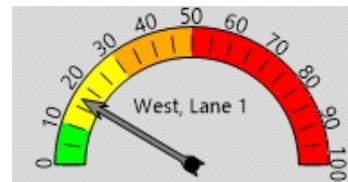

Posted Speed Limit 25 MPH
Enforcement Tolerance 7 MPH
Enforcement Limit Greater than 32 MPH

Analysis Dates

Start: 11/2/2023

End: 11/9/2023

Equipment Used

Black Cat Covert Radar

Installed By

Lt. J. Schwartz

ADT

Not Calculated

Percent Speeding: 17%

Rating: Medium Low

Percent Speeding: 17%

Rating: Medium Low

Percent Speeding: 17%

Rating: Medium Low