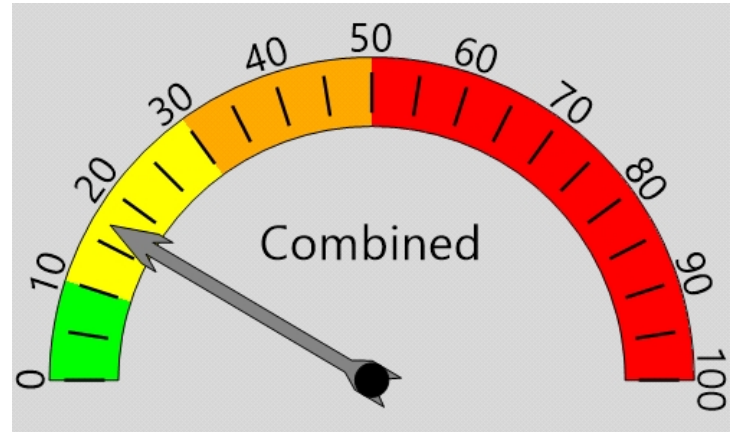

Bound Brook Police Traffic Safety
226 Hamilton St
Bound Brook, NJ 08805
732-356-0800 x 624

Speed Enforcement Evaluator

Location

Piedmont

Total Percentage of Enforceable Violations

Closest Cross Street

Central

Posted Speed Limit 25 MPH
Enforcement Tolerance 7 MPH
Enforcement Limit Greater than 32 MPH

Analysis Dates

Start: 11/2/2023

End: 11/9/2023

Equipment Used

Black Cat Covert Radar

Installed By

Lt. J. Schwartz

ADT

Not Calculated

Percent Speeding: 17%

Rating: Medium Low