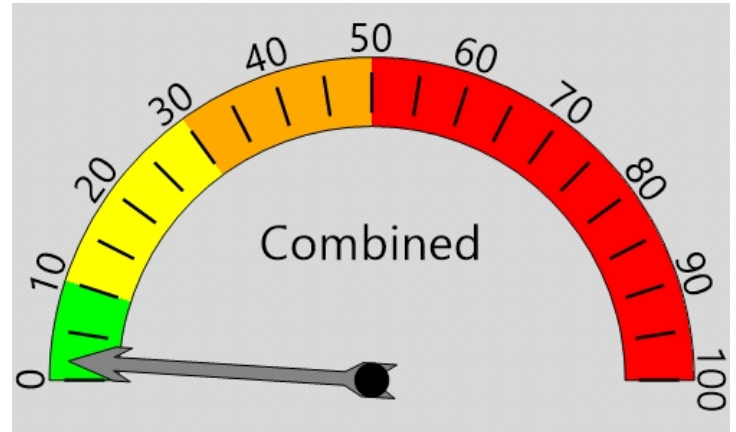

Bound Brook Police Traffic Safety
226 Hamilton St
Bound Brook, NJ 08805
732-356-0800 x 624

Speed Enforcement Evaluator

Location

Hamilton St

Total Percentage of Enforceable Violations

Closest Cross Street

Somerset St

Posted Speed Limit 25 MPH
Enforcement Tolerance 5 MPH
Enforcement Limit Greater than 30 MPH

Analysis Dates

Start: 10/26/2023

End: 11/2/2023

Equipment Used

Black Cat Covert Radar

Installed By

Lt. J. Schwartz

ADT

Not Calculated

Percent Speeding: 2%

Rating: Low