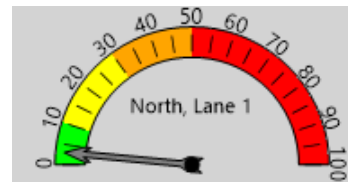

Posted Speed Limit 25 MPH
Enforcement Tolerance 5 MPH
Enforcement Limit Greater than 30 MPH

Analysis Dates

Start: 10/26/2023

End: 11/2/2023

Equipment Used

Black Cat Covert Radar

Installed By

Lt. J. Schwartz

ADT

Not Calculated

Percent Speeding: 2%

Rating: Low

Percent Speeding: 3%

Rating: Low

Percent Speeding: 1%

Rating: Low