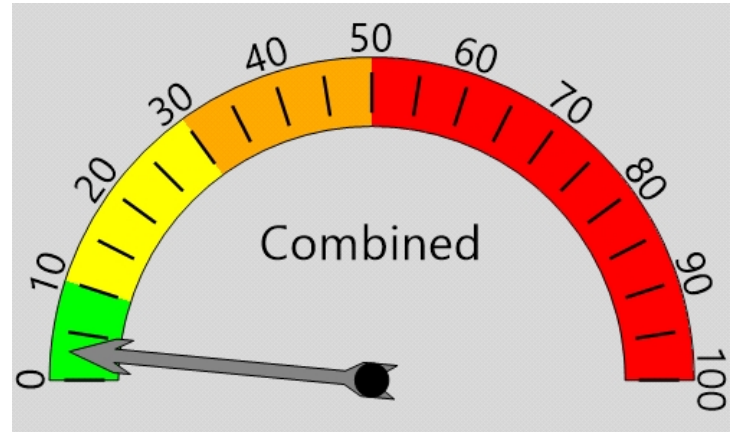

End: 10/5/2023

Equipment Used

Black Cat Covert Radar

Installed By

Lt. J Schwartz

ADT

Not Calculated

Total Percentage of Enforceable Violations

Posted Speed Limit 25 MPH
Enforcement Tolerance 5 MPH
Enforcement Limit Greater than 30 MPH

Percent Speeding: 3%

Rating: Low

Percent Speeding: 4%

Rating: Low

Percent Speeding: 2%

Rating: Low