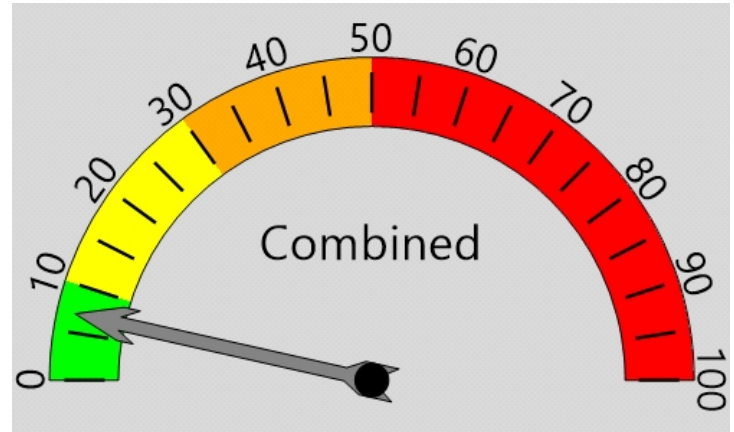

End: 10/19/2023

Equipment Used

Black cat covert radar

Installed By

Lt Schwartz

ADT

Not Calculated

Total Percentage of Enforceable Violations

Posted Speed Limit 25 MPH
Enforcement Tolerance 7 MPH
Enforcement Limit Greater than 32 MPH

Percent Speeding: 7%

Rating: Low

Percent Speeding: 9%

Rating: Low

Percent Speeding: 4%

Rating: Low