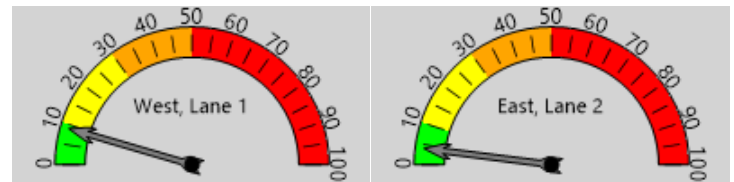

Percent Speeding: 9%

Rating: Low

Percent Speeding: 4%

Rating: Low