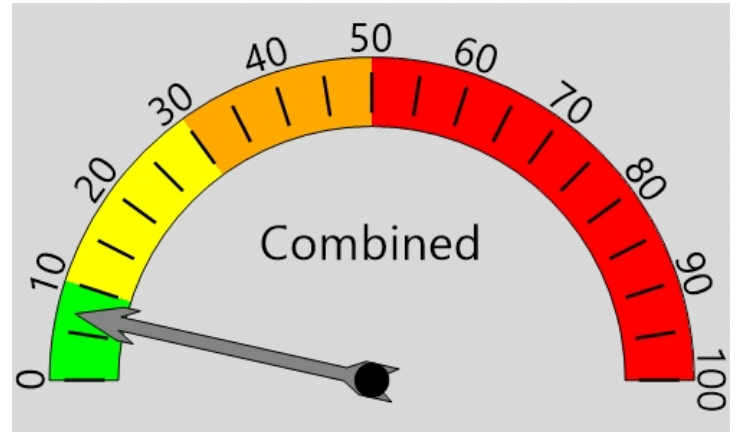

Bound Brook Police Traffic Safety
226 Hamilton St
Bound Brook, NJ 08805
732-356-0800 x 624

Speed Enforcement Evaluator

Location

East St

Total Percentage of Enforceable Violations

Closest Cross Street

Somerset St

Posted Speed Limit 25 MPH
Enforcement Tolerance 7 MPH
Enforcement Limit Greater than 32 MPH

Analysis Dates

Start: 9/20/2023

End: 9/27/2023

Equipment Used

Black Cat Covert Radar

Installed By

Lt. J. schwartz

ADT

Not Calculated

Percent Speeding: 7%

Rating: Low