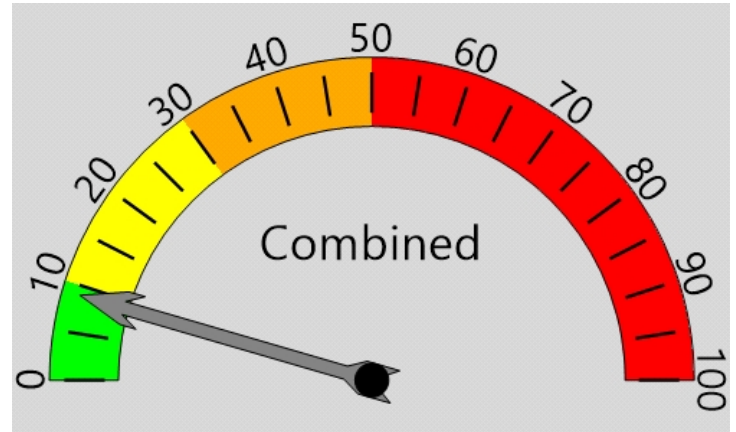

End: 9/6/2023

Equipment Used

Black Cat Covert Radar

Installed By

Lt. J. Schwartz

ADT

Not Calculated

Total Percentage of Enforceable Violations

Posted Speed Limit 25 MPH
Enforcement Tolerance 12 MPH
Enforcement Limit Greater than 37 MPH

Percent Speeding: 9%

Rating: Low

Percent Speeding: 8%

Rating: Low

Percent Speeding: 10%

Rating: Medium Low