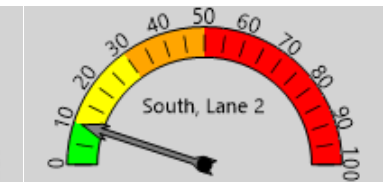

Posted Speed Limit 25 MPH
Enforcement Tolerance 12 MPH
Enforcement Limit Greater than 37 MPH

Percent Speeding: 9%

Rating: Low

Percent Speeding: 8%

Rating: Low

Percent Speeding: 10%

Rating: Medium Low