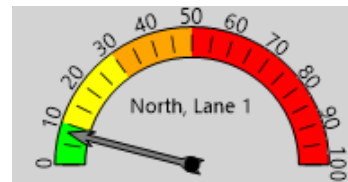

End: 9/6/2023

Equipment Used

Black Cat Covert Radar

Installed By

Lt. J. Schwartz

ADT

Not Calculated

Total Percentage of Enforceable Violations

Posted Speed Limit 25 MPH
Enforcement Tolerance 12 MPH
Enforcement Limit Greater than 37 MPH

Percent Speeding: 9%

Rating: Low

Percent Speeding: 8%

Rating: Low

Percent Speeding: 10%

Rating: Medium Low