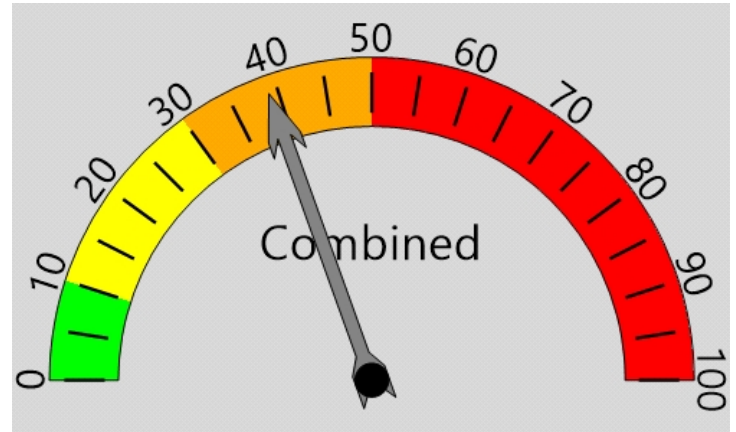

Bound Brook Police Traffic Safety
226 Hamilton St
Bound Brook, NJ 08805
732-356-0800 x 624

Speed Enforcement Evaluator

Location

Tea St

Total Percentage of Enforceable Violations

Closest Cross Street

Legion Ct

Posted Speed Limit 15 MPH
Enforcement Tolerance 7 MPH
Enforcement Limit Greater than 22 MPH

Analysis Dates

Start: 9/13/2023

End: 9/19/2023

Equipment Used

Black Cat Radar

Installed By

Lt. Schwartz

ADT

Not Calculated

Percent Speeding: 39%

Rating: Medium