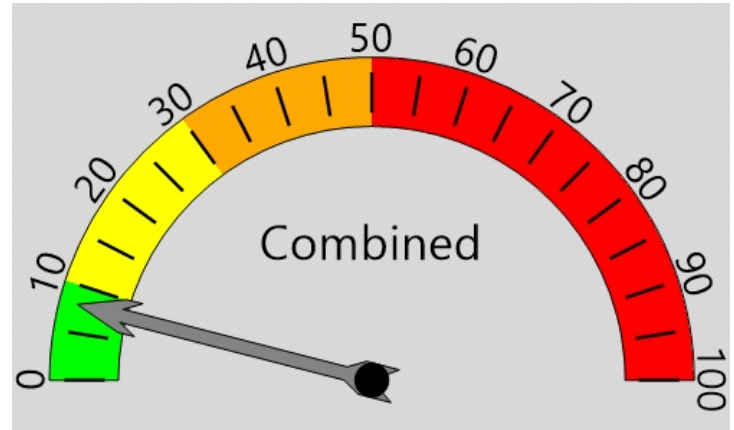

End: 9/13/2023

Equipment Used

Black Cat Covert Radar

Installed By

Lt Schwartz

ADT

Not Calculated

Total Percentage of Enforceable Violations

Posted Speed Limit 25 MPH
Enforcement Tolerance 7 MPH
Enforcement Limit Greater than 32 MPH

Percent Speeding: 8%

Rating: Low

Percent Speeding: 5%

Rating: Low

Percent Speeding: 10%

Rating: Medium Low