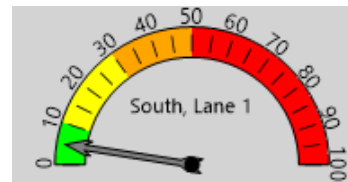

Percent Speeding: 5%

Rating: Low