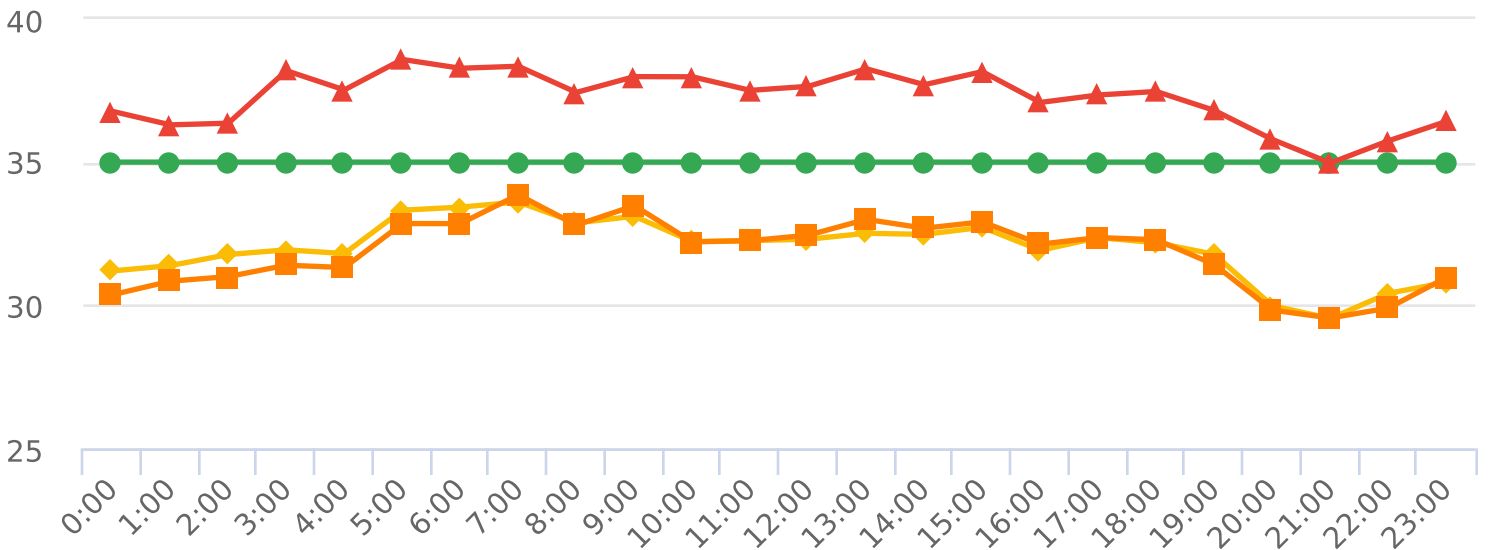

Start: 2023-08-03
 End: 2023-08-09
 Times: 0:00:00-23:59:59

Violation Threshold: Speed Limit + 10
 Speed Range: 1 to 150

Overall Summary

Total Days of Data: 6
 Speed Limit: 35
 Average Speed: 32.14
 50th Percentile Speed: 32.13
 85th Percentile Speed: 37.37
 Pace Speed Range: 27-37

Minimum Speed: 10
 Maximum Speed: 63
 Display Mode: Dependent Messages
 Average Volume per Day: 3422.0
 Total Volume: 20532

● Violators ● Inside Threshold ● Compliant ● Vehicles Slowed ● Other

● Speed Limit ● Average Speed ● 50% Speed ● 85% Speed