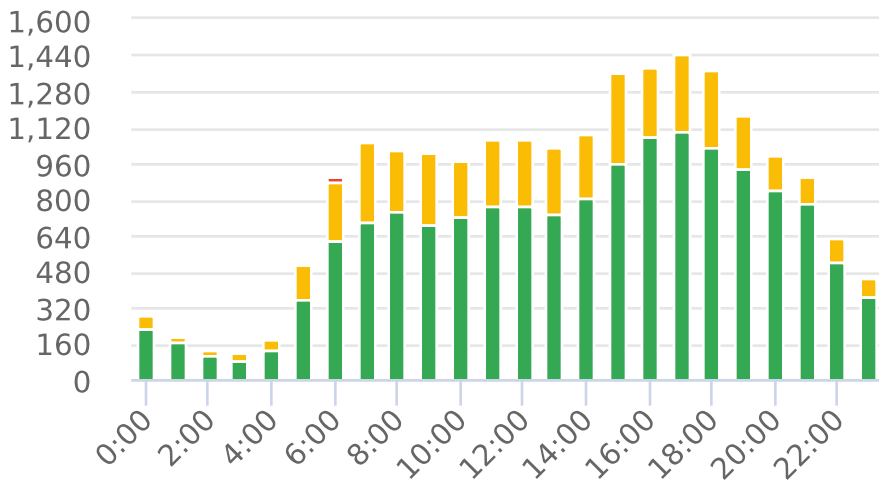

Start: 2023-08-03
 End: 2023-08-09
 Times: 0:00:00-23:59:59

Violation Threshold: Speed Limit + 10
 Speed Range: 1 to 150

Overall Summary

Total Days of Data: 6
 Speed Limit: 35
 Average Speed: 32.14
 50th Percentile Speed: 32.13
 85th Percentile Speed: 37.37
 Pace Speed Range: 27-37

Minimum Speed: 10
 Maximum Speed: 63
 Display Mode: Dependent Messages
 Average Volume per Day: 3422.0
 Total Volume: 20532

● Violators ● Inside Threshold ● Compliant ● Vehicles Slowed ● Other

● Speed Limit ● Average Speed ● 50% Speed ● 85% Speed