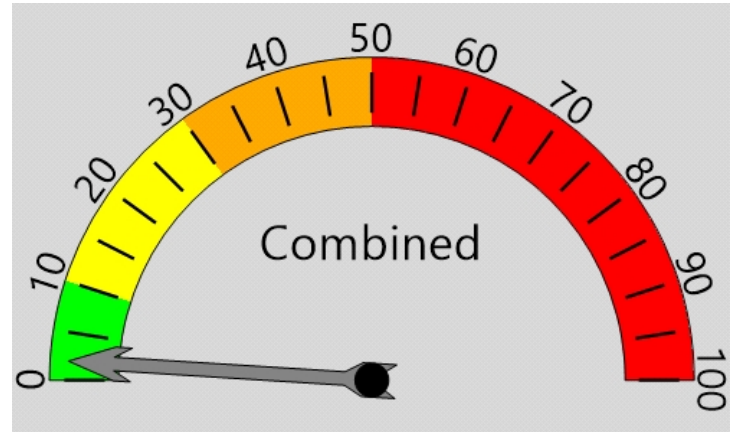

End: 8/28/2023

Equipment Used

Black Cat Covert Radar

Installed By

Lt. Schwartz

ADT

Not Calculated

Total Percentage of Enforceable Violations

Posted Speed Limit 25 MPH
Enforcement Tolerance 7 MPH
Enforcement Limit Greater than 32 MPH

Percent Speeding: 2%

Rating: Low

Percent Speeding: 2%

Rating: Low

Percent Speeding: 2%

Rating: Low