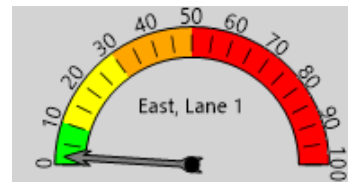

Posted Speed Limit 25 MPH
Enforcement Tolerance 7 MPH
Enforcement Limit Greater than 32 MPH

Percent Speeding: 2%

Rating: Low

Percent Speeding: 2%

Rating: Low

Percent Speeding: 2%

Rating: Low