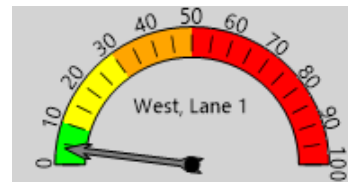

Posted Speed Limit 25 MPH
Enforcement Tolerance 7 MPH
Enforcement Limit Greater than 32 MPH

Analysis Dates

Start: 8/15/2023

End: 8/22/2023

Equipment Used

Black Cat Covert Radar

Installed By

Lt. Jesse Schwartz

ADT

Not Calculated

Percent Speeding: 4%

Rating: Low

Percent Speeding: 4%

Rating: Low

Percent Speeding: 5%

Rating: Low