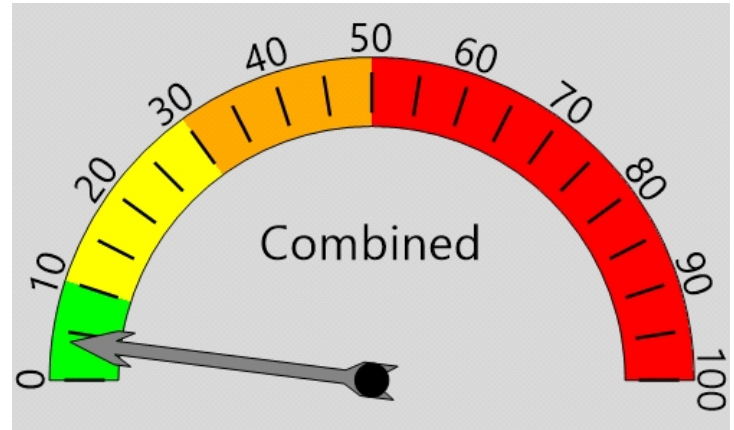

Bound Brook Police Traffic Safety
226 Hamilton St
Bound Brook, NJ 08805
732-356-0800 x 624

Speed Enforcement Evaluator

Location

W High St

Total Percentage of Enforceable Violations

Closest Cross Street

Fairview

Posted Speed Limit 25 MPH
Enforcement Tolerance 7 MPH
Enforcement Limit Greater than 32 MPH

Analysis Dates

Start: 8/15/2023

End: 8/22/2023

Equipment Used

Black Cat Covert Radar

Installed By

Lt. Jesse Schwartz

ADT

Not Calculated

Percent Speeding: 4%

Rating: Low