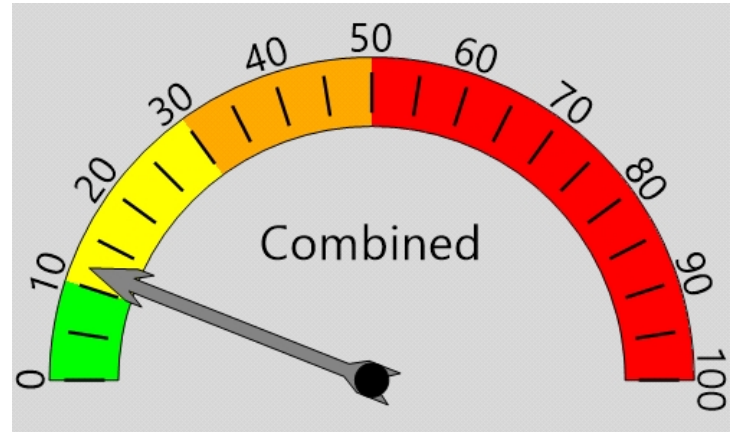

Bound Brook Police Traffic Safety
226 Hamilton St.
Bound Brook, NJ 08805
732-356-0800 x 624

Speed Enforcement Evaluator

Location

Thompson Ave

Closest Cross Street

Crescent St.

Analysis Dates

Start: 7/17/2023

End: 7/24/2023

Equipment Used

Balck Cat Covert Radar

Installed By

Lt. J. Schwartz

ADT

Not Calculated

Total Percentage of Enforceable Violations

Posted Speed Limit 25 MPH
Enforcement Tolerance 10 MPH
Enforcement Limit Greater than 35 MPH

Percent Speeding: 12%

Rating: Medium Low