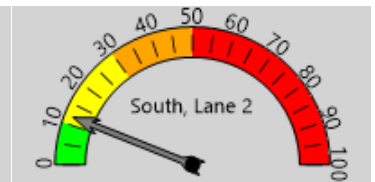

Posted Speed Limit 25 MPH
Enforcement Tolerance 10 MPH
Enforcement Limit Greater than 35 MPH

Percent Speeding: 12%

Rating: Medium Low

Percent Speeding: 14%

Rating: Medium Low

Percent Speeding: 12%

Rating: Medium Low