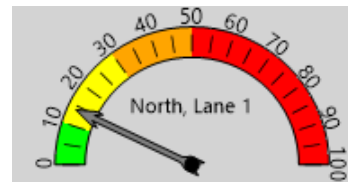

End: 7/24/2023

Equipment Used

Balck Cat Covert Radar

Installed By

Lt. J. Schwartz

ADT

Not Calculated

Total Percentage of Enforceable Violations

Posted Speed Limit 25 MPH
Enforcement Tolerance 10 MPH
Enforcement Limit Greater than 35 MPH

Percent Speeding: 12%

Rating: Medium Low

Percent Speeding: 14%

Rating: Medium Low

Percent Speeding: 12%

Rating: Medium Low