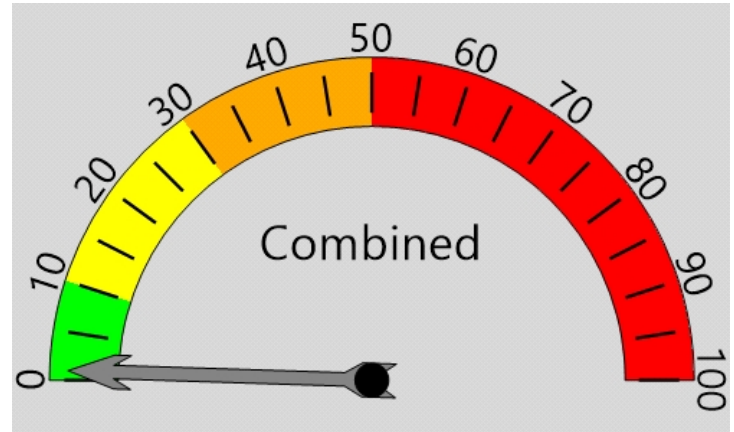

Bound Brook Police Traffic Safety
226 Hamilton St.
Bound Brook, NJ 08805
732-356-0800 x 624

Speed Enforcement Evaluator

Location

Tea St

Total Percentage of Enforceable Violations

Closest Cross Street

W. High St.

Posted Speed Limit 35 MPH
Enforcement Tolerance 5 MPH
Enforcement Limit Greater than 40 MPH

Analysis Dates

Start: 7/3/2023

End: 7/10/2023

Equipment Used

Black Cat Radar

Installed By

Lt. Schwartz

ADT

Not Calculated

Percent Speeding: 1%

Rating: Low