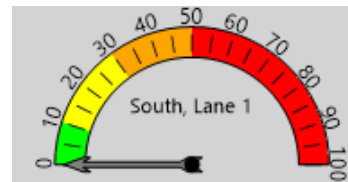

Posted Speed Limit 35 MPH
Enforcement Tolerance 5 MPH
Enforcement Limit Greater than 40 MPH

Analysis Dates

Start: 7/3/2023

End: 7/10/2023

Equipment Used

Black Cat Radar

Installed By

Lt. Schwartz

ADT

Not Calculated

Percent Speeding: 1%

Rating: Low

Percent Speeding: 0%

Rating: Low

Percent Speeding: 1%

Rating: Low