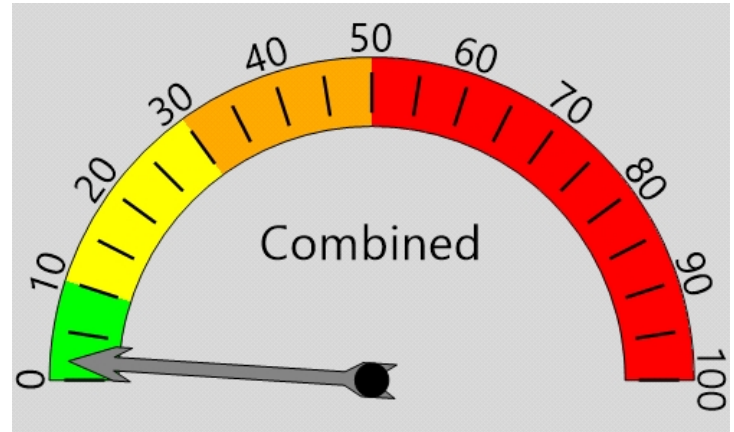

End: 7/31/2023

Equipment Used

Black Cat Covert Radar

Installed By

Lt. Schwartz

ADT

Not Calculated

Total Percentage of Enforceable Violations

Posted Speed Limit 35 MPH
Enforcement Tolerance 10 MPH
Enforcement Limit Greater than 45 MPH

Percent Speeding: 2%

Rating: Low

Percent Speeding: 2%

Rating: Low

Percent Speeding: 2%

Rating: Low