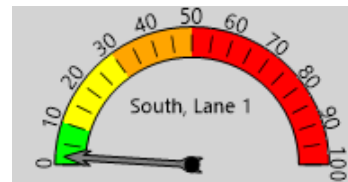

End: 7/31/2023

Equipment Used

Black Cat Covert Radar

Installed By

Lt. Schwartz

ADT

Not Calculated

Total Percentage of Enforceable Violations

Posted Speed Limit 35 MPH
Enforcement Tolerance 10 MPH
Enforcement Limit Greater than 45 MPH

Percent Speeding: 2%

Rating: Low

Percent Speeding: 2%

Rating: Low

Percent Speeding: 2%

Rating: Low