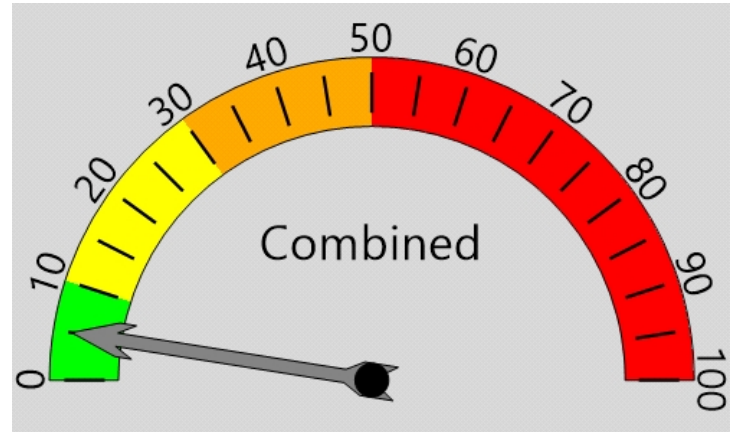

Bound Brook Police Traffic Safety
226 Hamilton St.
Bound Brook, NJ 08805
732-356-0800 x 624

Speed Enforcement Evaluator

Location

W. Maple Ave.

Closest Cross Street

Carelton St.

Analysis Dates

Start: 7/11/2023

End: 7/17/2023

Equipment Used

Black Cat Radar

Installed By

Lt. Schwartz

ADT

Not Calculated

Total Percentage of Enforceable Violations

Posted Speed Limit 25 MPH
Enforcement Tolerance 7 MPH
Enforcement Limit Greater than 32 MPH

Percent Speeding: 5%

Rating: Low