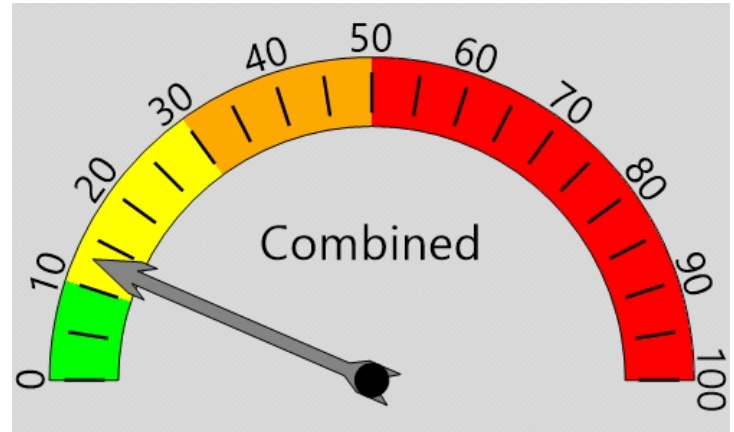

Bound Brook Police Traffic Safety
226 Hamilton St
Bound Brook, NJ 08805
732-356-0800 x 624

Speed Enforcement Evaluator

Location

Maple Ave

Total Percentage of Enforceable Violations

Closest Cross Street

Livingston St

Posted Speed Limit 25 MPH
Enforcement Tolerance 5 MPH
Enforcement Limit Greater than 30 MPH

Analysis Dates

Start: 6/23/2023

End: 6/30/2023

Equipment Used

Installed By

ADT

Not Calculated

Percent Speeding: 13%

Rating: Medium Low