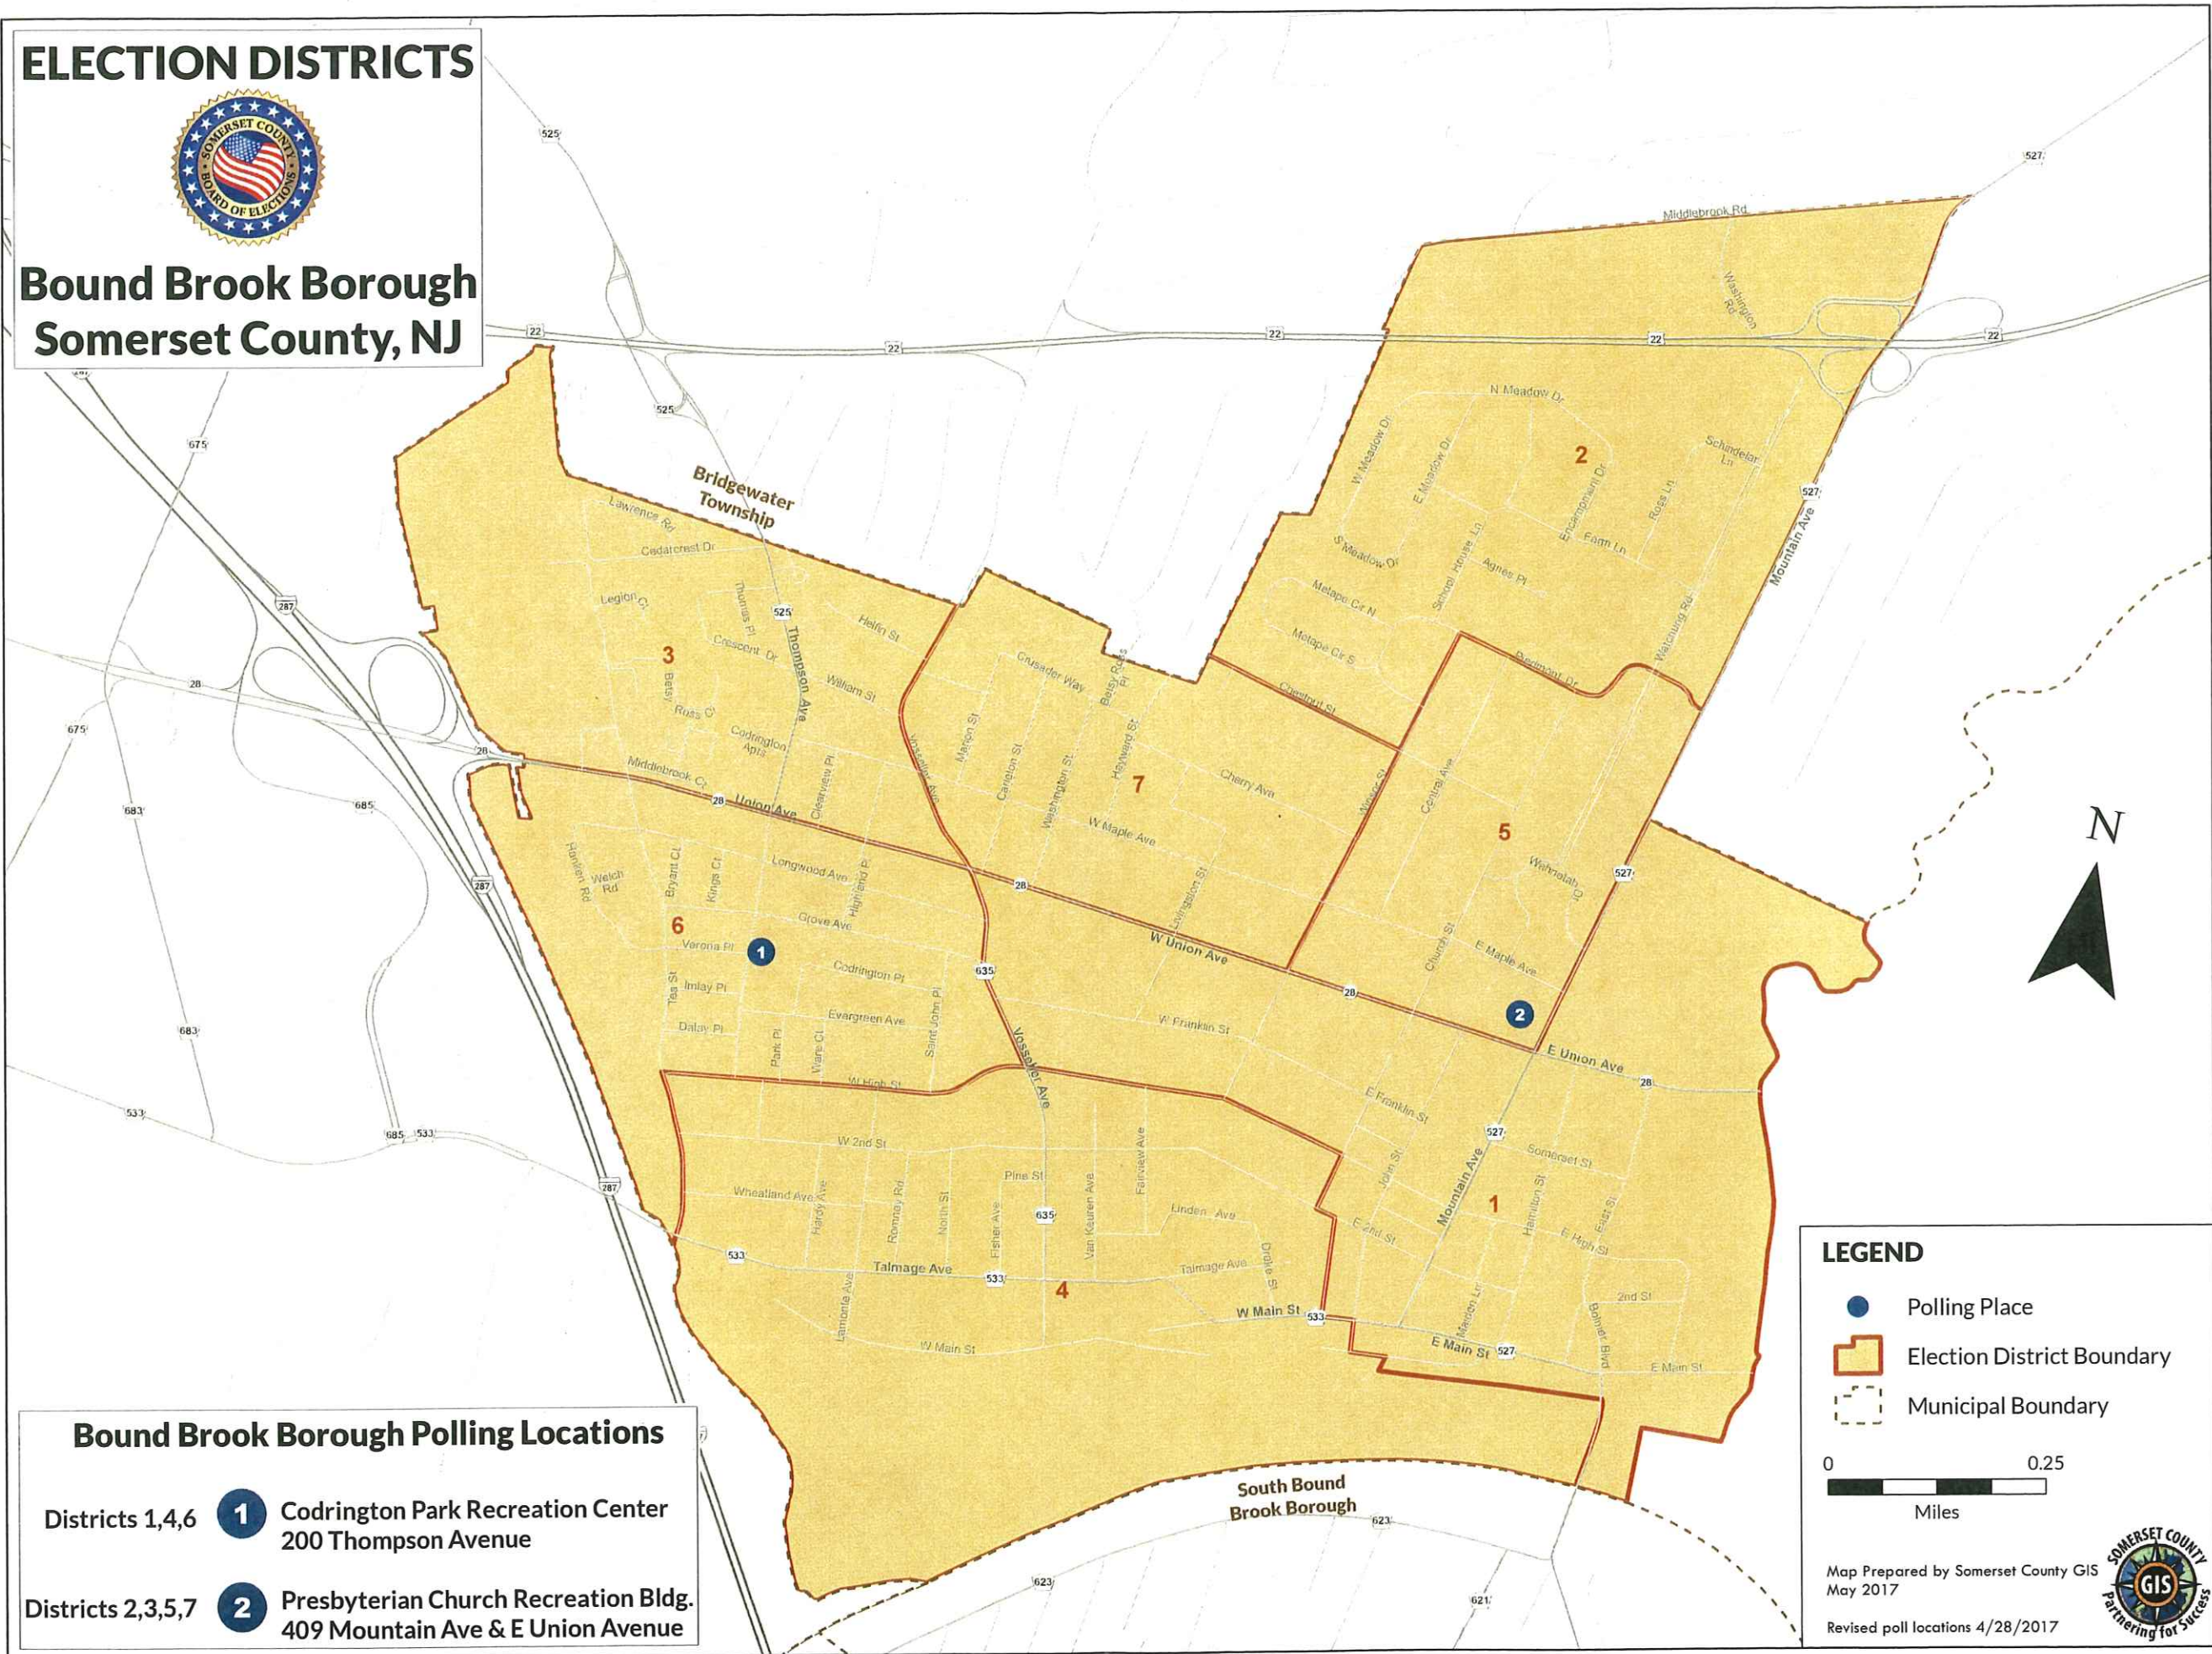

# ELECTION DISTRICTS

## Bound Brook Borough Somerset County, NJ

- Bound Brook Borough Polling Locations**
- Districts 1,4,6 **1** Codrington Park Recreation Center  
200 Thompson Avenue
  - Districts 2,3,5,7 **2** Presbyterian Church Recreation Bldg.  
409 Mountain Ave & E Union Avenue

### LEGEND

- Polling Place
- Election District Boundary
- Municipal Boundary

Map Prepared by Somerset County GIS  
May 2017

Revised poll locations 4/28/2017