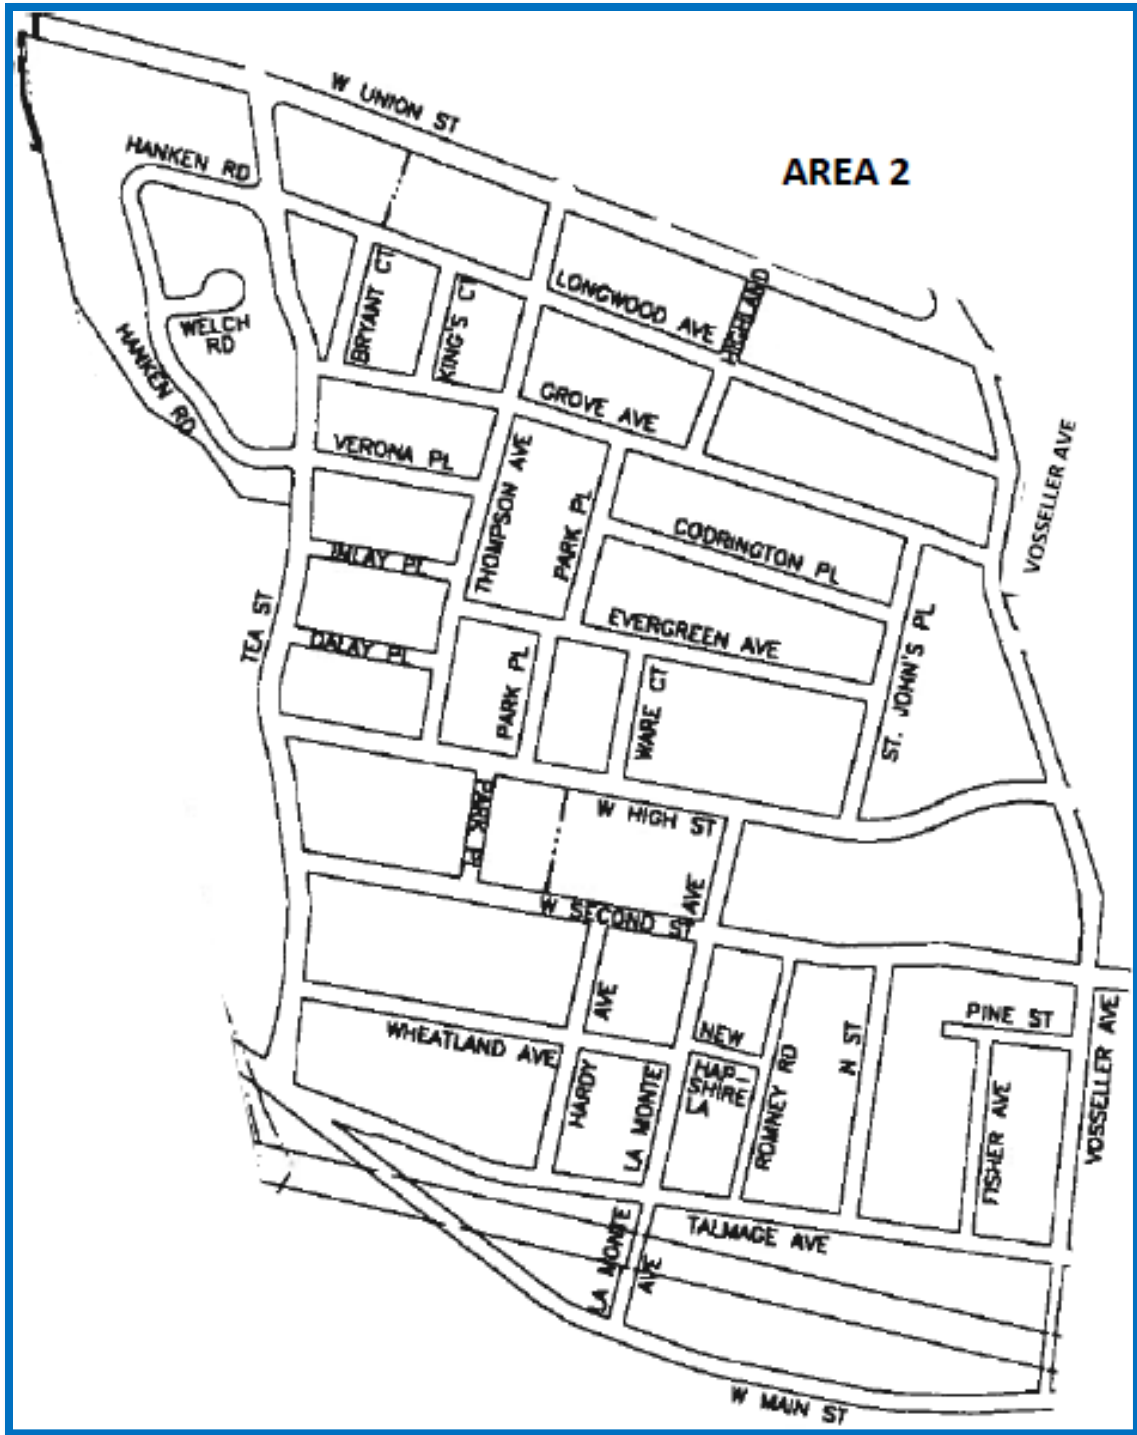

Second Street from Vosseller Avenue to Hamilton Street

Somerset Street - Entire Length

Talmage Avenue - Dead End to Columbus Place

Vosseller Avenue - Union Avenue to Talmage Avenue

Van Keuren Avenue - Entire Length

Winsor Street from West High Street to Union Avenue

- Bryant Court - Entire Length
- Codrington Place - Entire Length
- Dalay Place - Entire Length
- Evergreen Avenue - Entire Length
- Fisher Street - Entire Length
- Grove Avenue - Entire Length
- Hanken Road - Entire Length
- Hardy Avenue - Entire Length
- Highland Place - Grove Avenue to Union Avenue
- Imlay Place - Entire Length
- King's Court - Entire Length
- La Monte Avenue - Entire Length
- Longwood Avenue - Entire Length
- New Hampshire Lane - Entire Length
- North Street - Entire Length
- Park Place - Entire Length
- Pine Street - Entire Length
- Romney Road - Entire Length
- St. John's Place - Entire Length
- Thompson Avenue - Union Avenue to High Street
- Verona Place - Entire Length
- Ware Court - Entire Length
- Welch Road - Entire Length
- West High Street - Tea Street to Vosseller Avenue
- West Main Street - Western Terminus to Vosseller Avenue
- West Second Street - Tea Street to Vosseller Avenue
- Wheatland Avenue - Entire Length

- Betsy Ross Place - Cherry Avenue to Borough Boundary
- Carleton Street - Entire Length
- Cedarcrest Drive - Entire Length
- Cherry Avenue - Entire Length
- Clearview Place - Entire Length
- Crescent Drive - Entire Length
- Hayward Street - West Maple Ave. to Borough Boundary
- Helpin Street - Entire Length
- Highland Place - West Maple Avenue to Union Avenue
- Lawrence Road - Entire Length
- Legion Court - Entire Length
- Livingston Street - Union Avenue to West Maple Avenue
- Marion Street - Entire Length
- Tea Street - Northern Terminus to Union Avenue
- Thomas Place - Entire Length
- Washington Street - Entire Length
- West Maple Avenue – Thompson Avenue to Winsor Street
- William Street - Entire Length
- Winsor Street - Union Avenue to Cherry Avenue