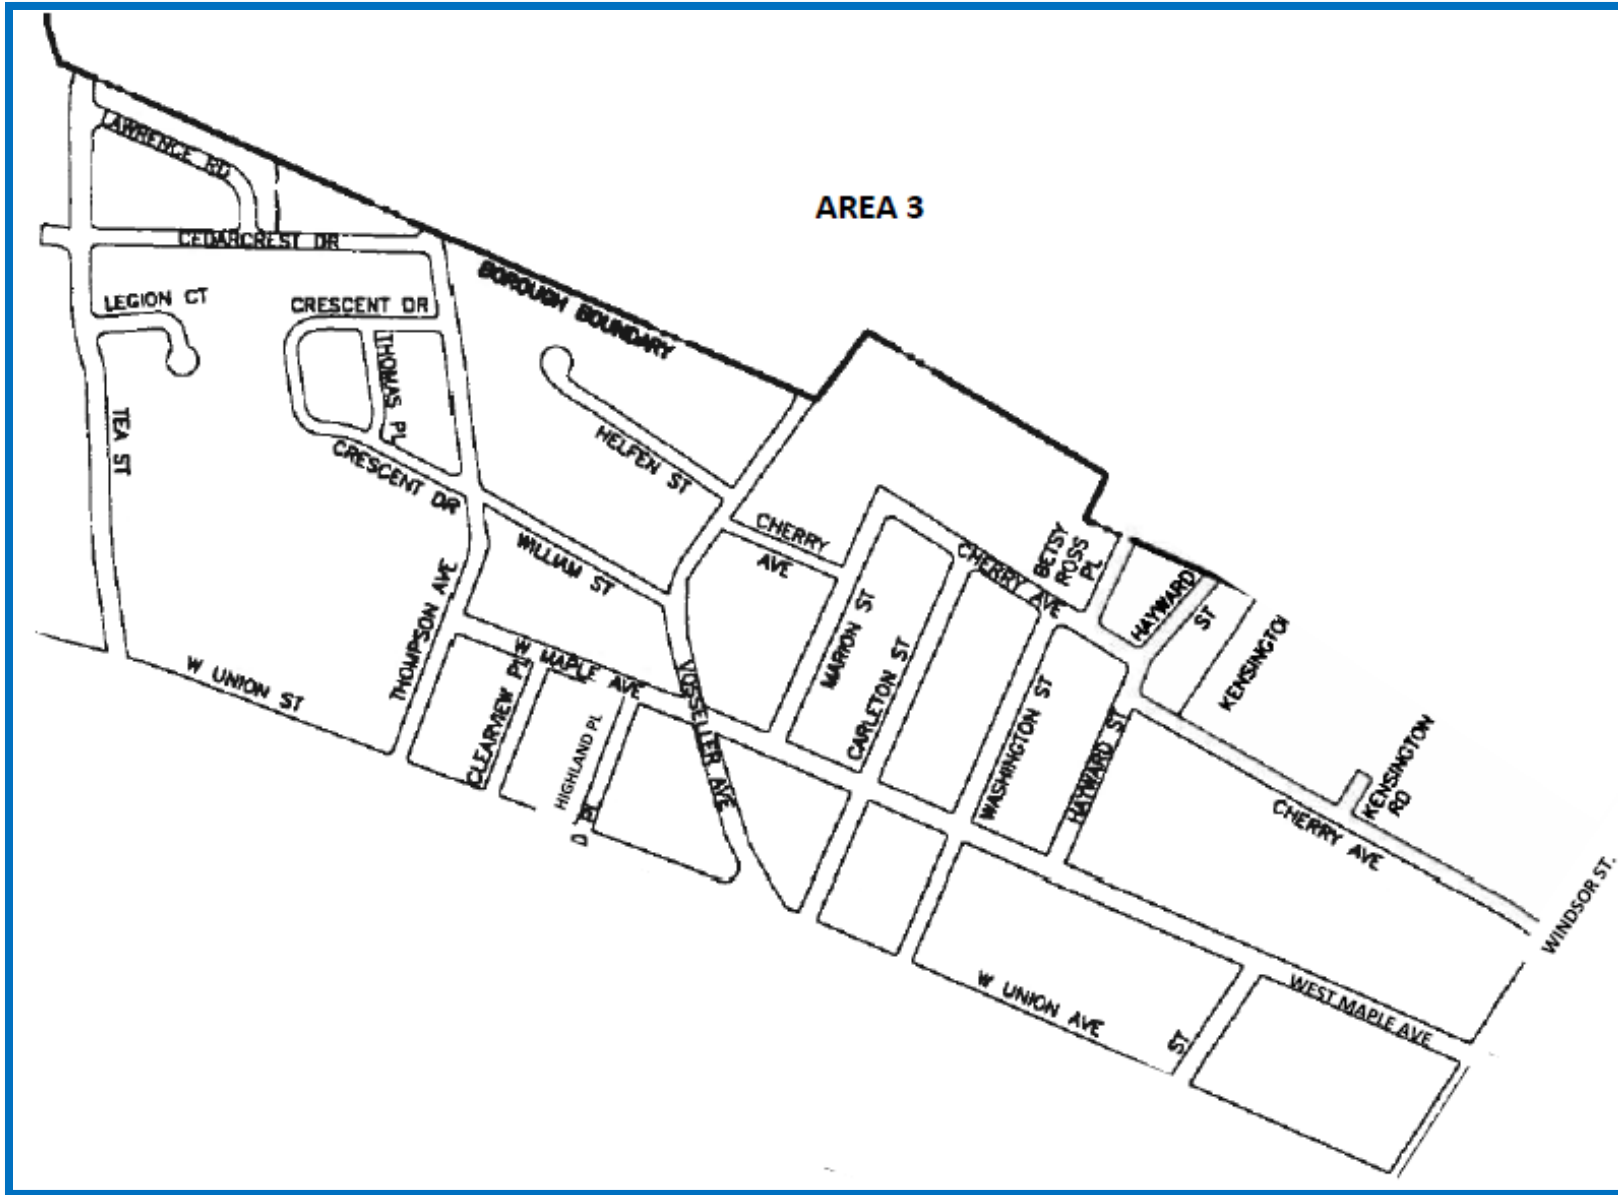

Second Street from Vosseller Avenue to Hamilton Street

Somerset Street - Entire Length

Talmage Avenue - Dead End to Columbus Place

Vosseller Avenue - Union Avenue to Talmage Avenue

Van Keuren Avenue - Entire Length

Winsor Street from West High Street to Union Avenue

- Bryant Court - Entire Length
- Codrington Place - Entire Length
- Dalay Place - Entire Length
- Evergreen Avenue - Entire Length
- Fisher Street - Entire Length
- Grove Avenue - Entire Length
- Hanken Road - Entire Length
- Hardy Avenue - Entire Length
- Highland Place - Grove Avenue to Union Avenue
- Imlay Place - Entire Length
- King's Court - Entire Length
- La Monte Avenue - Entire Length
- Longwood Avenue - Entire Length
- New Hampshire Lane - Entire Length
- North Street - Entire Length
- Park Place - Entire Length
- Pine Street - Entire Length
- Romney Road - Entire Length
- St. John's Place - Entire Length
- Thompson Avenue - Union Avenue to High Street
- Verona Place - Entire Length
- Ware Court - Entire Length
- Welch Road - Entire Length
- West High Street - Tea Street to Vosseller Avenue
- West Main Street - Western Terminus to Vosseller Avenue
- West Second Street - Tea Street to Vosseller Avenue
- Wheatland Avenue - Entire Length

- Betsy Ross Place - Cherry Avenue to Borough Boundary
- Carleton Street - Entire Length
- Cedarcrest Drive - Entire Length
- Cherry Avenue - Entire Length
- Clearview Place - Entire Length
- Crescent Drive - Entire Length
- Hayward Street - West Maple Ave. to Borough Boundary
- Helpin Street - Entire Length
- Highland Place - West Maple Avenue to Union Avenue
- Lawrence Road - Entire Length
- Legion Court - Entire Length
- Livingston Street - Union Avenue to West Maple Avenue
- Marion Street - Entire Length
- Tea Street - Northern Terminus to Union Avenue
- Thomas Place - Entire Length
- Washington Street - Entire Length
- West Maple Avenue – Thompson Avenue to Winsor Street
- William Street - Entire Length
- Winsor Street - Union Avenue to Cherry Avenue